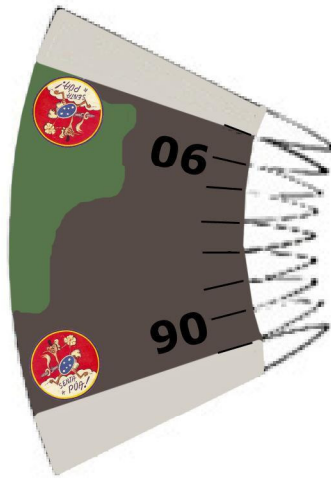

## **Embraer AT26 Xavante**

**February/2010**

 **BRAZILIAN AIR FORCE**

**NO  
SCALE**

heavy card